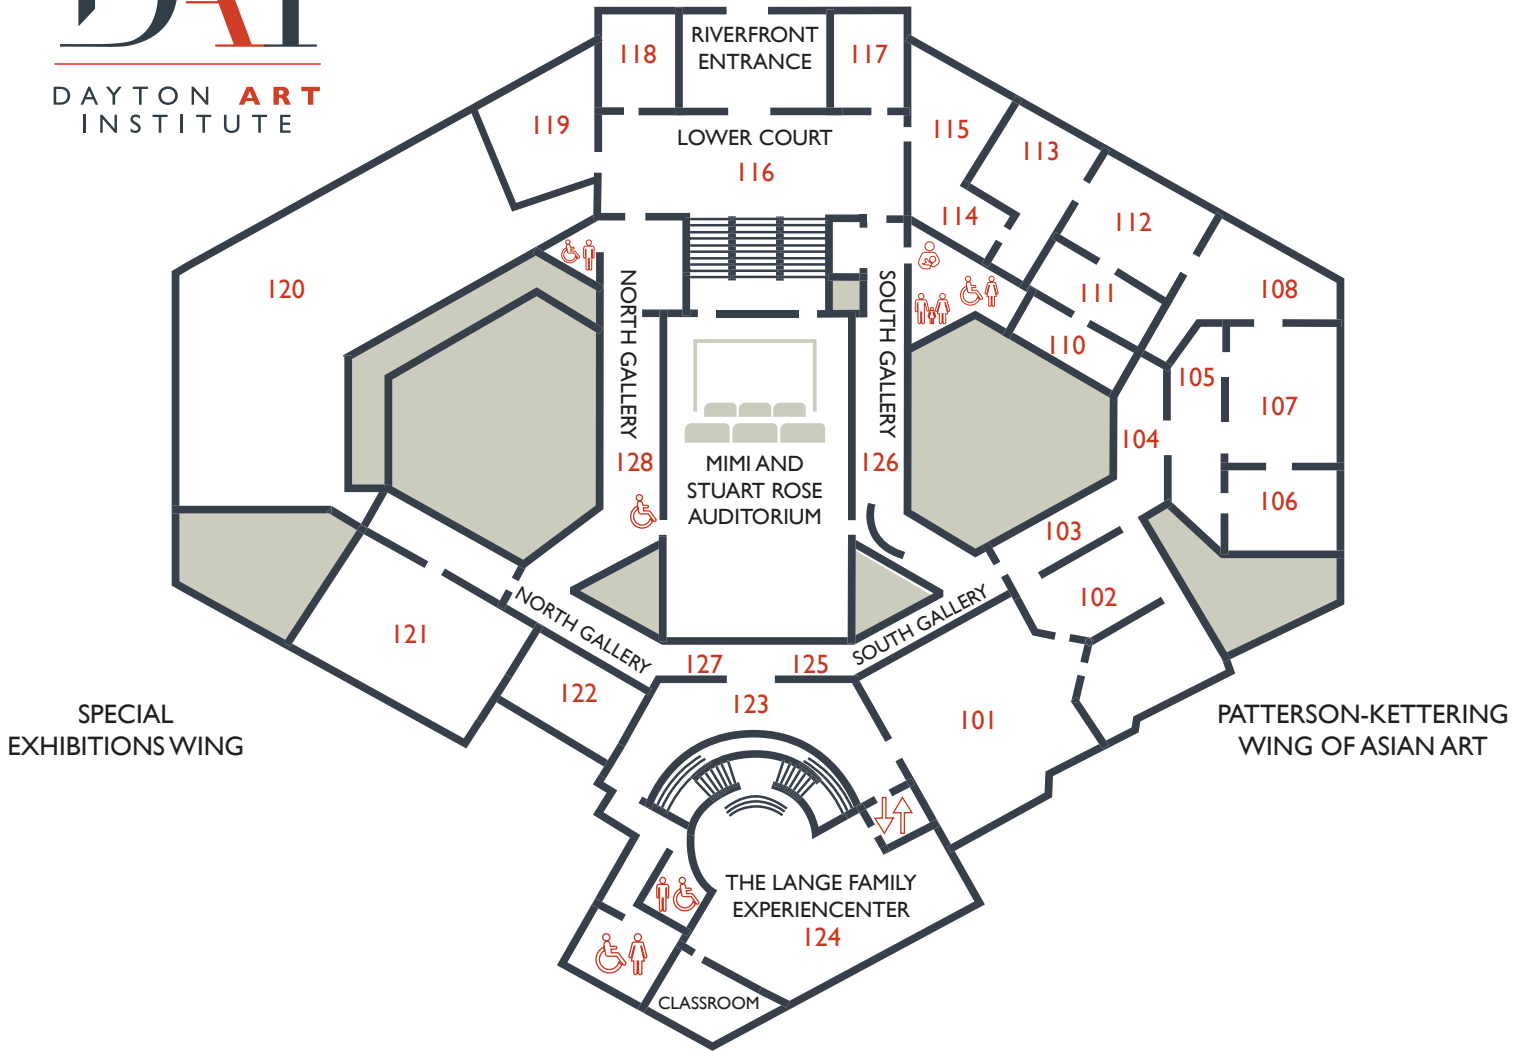

DAYTON ART INSTITUTE

LOWER LEVEL GALLERIES

- Elevator
- Wheelchair Access
- Restrooms
- Family Restroom
- Nursing Room

MUSEUM HOURS

Due to uncertainties relating to the COVID-19 pandemic, museum hours are subject to change. Please visit daytonartinstitute.org/visit for current hours and museum updates.

- 101 Bonbright Gallery of African Art
- 102 The Harold W. and Mary Louise Shaw Foundation Gallery for Art of the Ancient Americas
- 103 Buddhist Art
- 104 Southeast Asian Art
- 105-107 Japanese Art
- 108 Korean Art
- 110-113 Chinese Art
- 114 Tibetan Art
- 115 Indian Art
- 117 Virginia W. Kettering Gallery
- 118 James M. Cox Gallery
- 119 Special Exhibitions Gallery
- 120 Stephen J. Wolfe, Jr. Trust Special Exhibitions Gallery
- 121-122 Special Exhibitions Gallery
- 123 Eileen Dicke Gallery of Glass
- 124 The Lange Family Experientcenter
- 125-126 South Gallery
- 127-128 North Gallery

937-223-4ART (4278)

www.daytonartinstitute.org

Follow us on Facebook!
facebook.com/daytonartinstitutue

UPPER LEVEL GALLERIES

Elevator

Wheelchair Access

Restrooms

Family Restroom