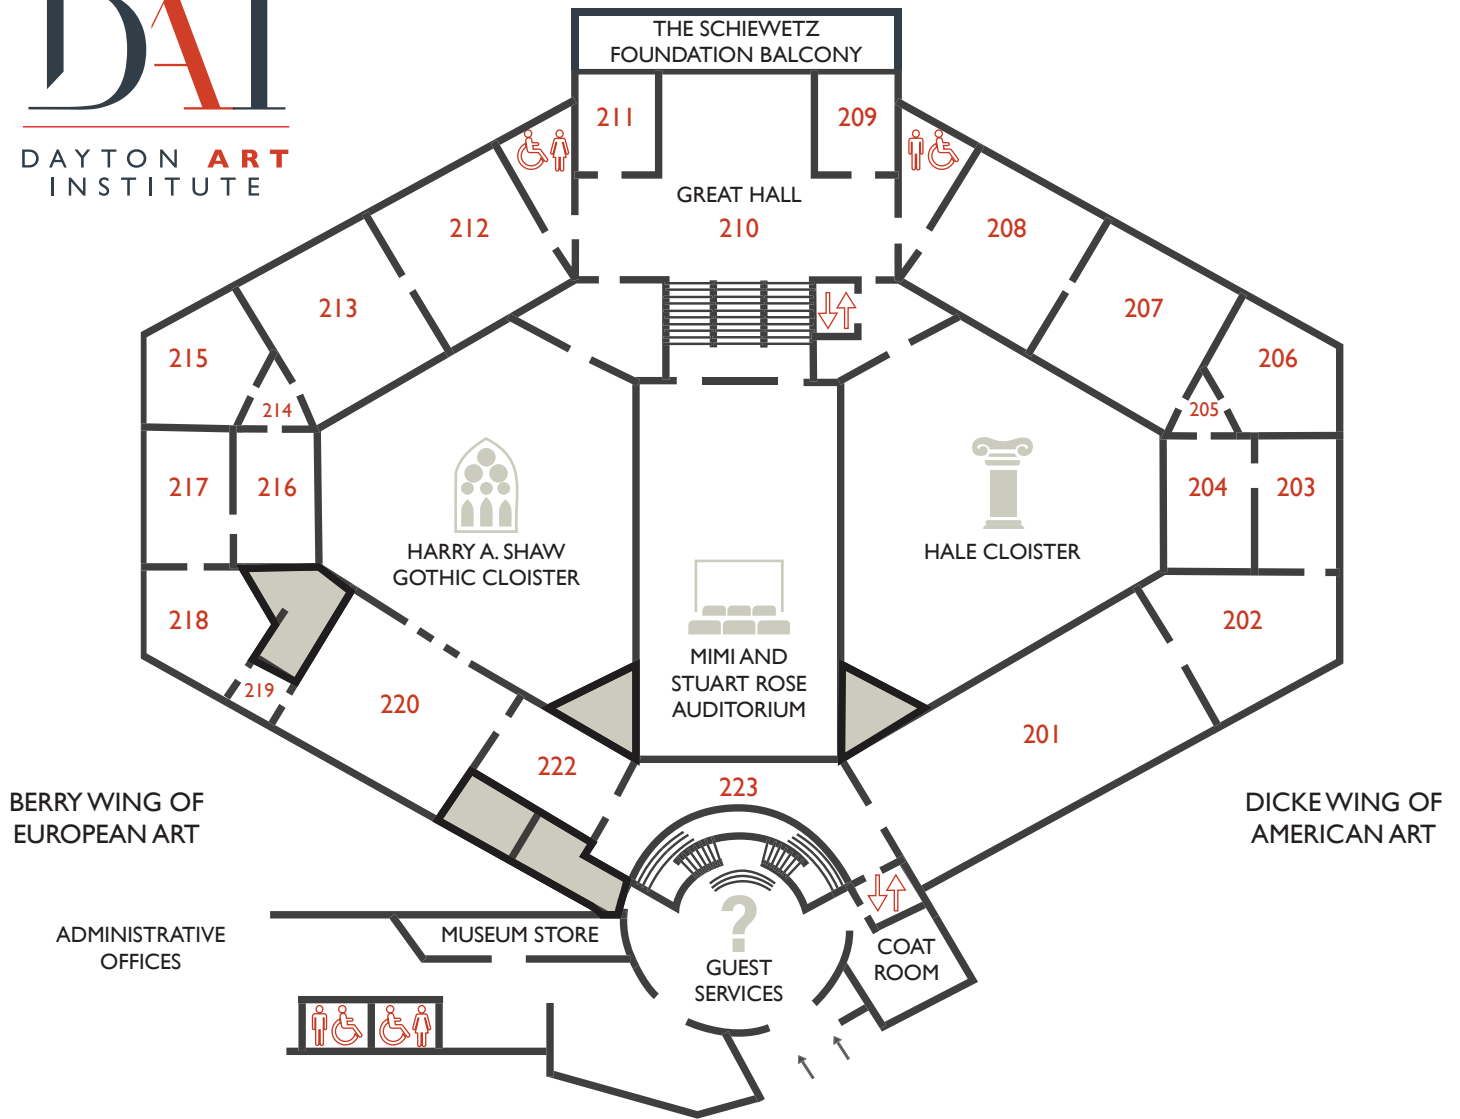

DAYTON ART INSTITUTE

LOWER LEVEL GALLERIES

- Elevator
- Wheelchair Access
- Restrooms
- Family Restroom
- Nursing Room

MUSEUM HOURS

Due to uncertainties relating to the COVID-19 pandemic, museum hours are subject to change. Please visit daytonartinstitute.org/visit for current hours and museum updates.

- 101 Bonbright Gallery of African Art
- 102 The Harold W. and Mary Louise Shaw Foundation Gallery for Art of the Ancient Americas
- 103 Buddhist Art
- 104 Southeast Asian Art
- 105-107 Japanese Art
- 108 Korean Art
- 110-113 Chinese Art
- 114 Tibetan Art
- 115 Indian Art
- 117 Virginia W. Kettering Gallery
- 118 James M. Cox Gallery
- 119 Special Exhibitions Gallery
- 120 Stephen J. Wolfe, Jr. Trust Special Exhibitions Gallery
- 121-122 Special Exhibitions Gallery
- 123 Eileen Dicke Gallery of Glass
- 124 The Lange Family Experientcenter
- 125-126 South Gallery
- 127-128 North Gallery

937-223-4ART (4278)

www.daytonartinstitute.org

Follow us on Facebook!
facebook.com/daytonartinstitutue

UPPER LEVEL GALLERIES

Elevator

Wheelchair Access

Restrooms

Family Restroom